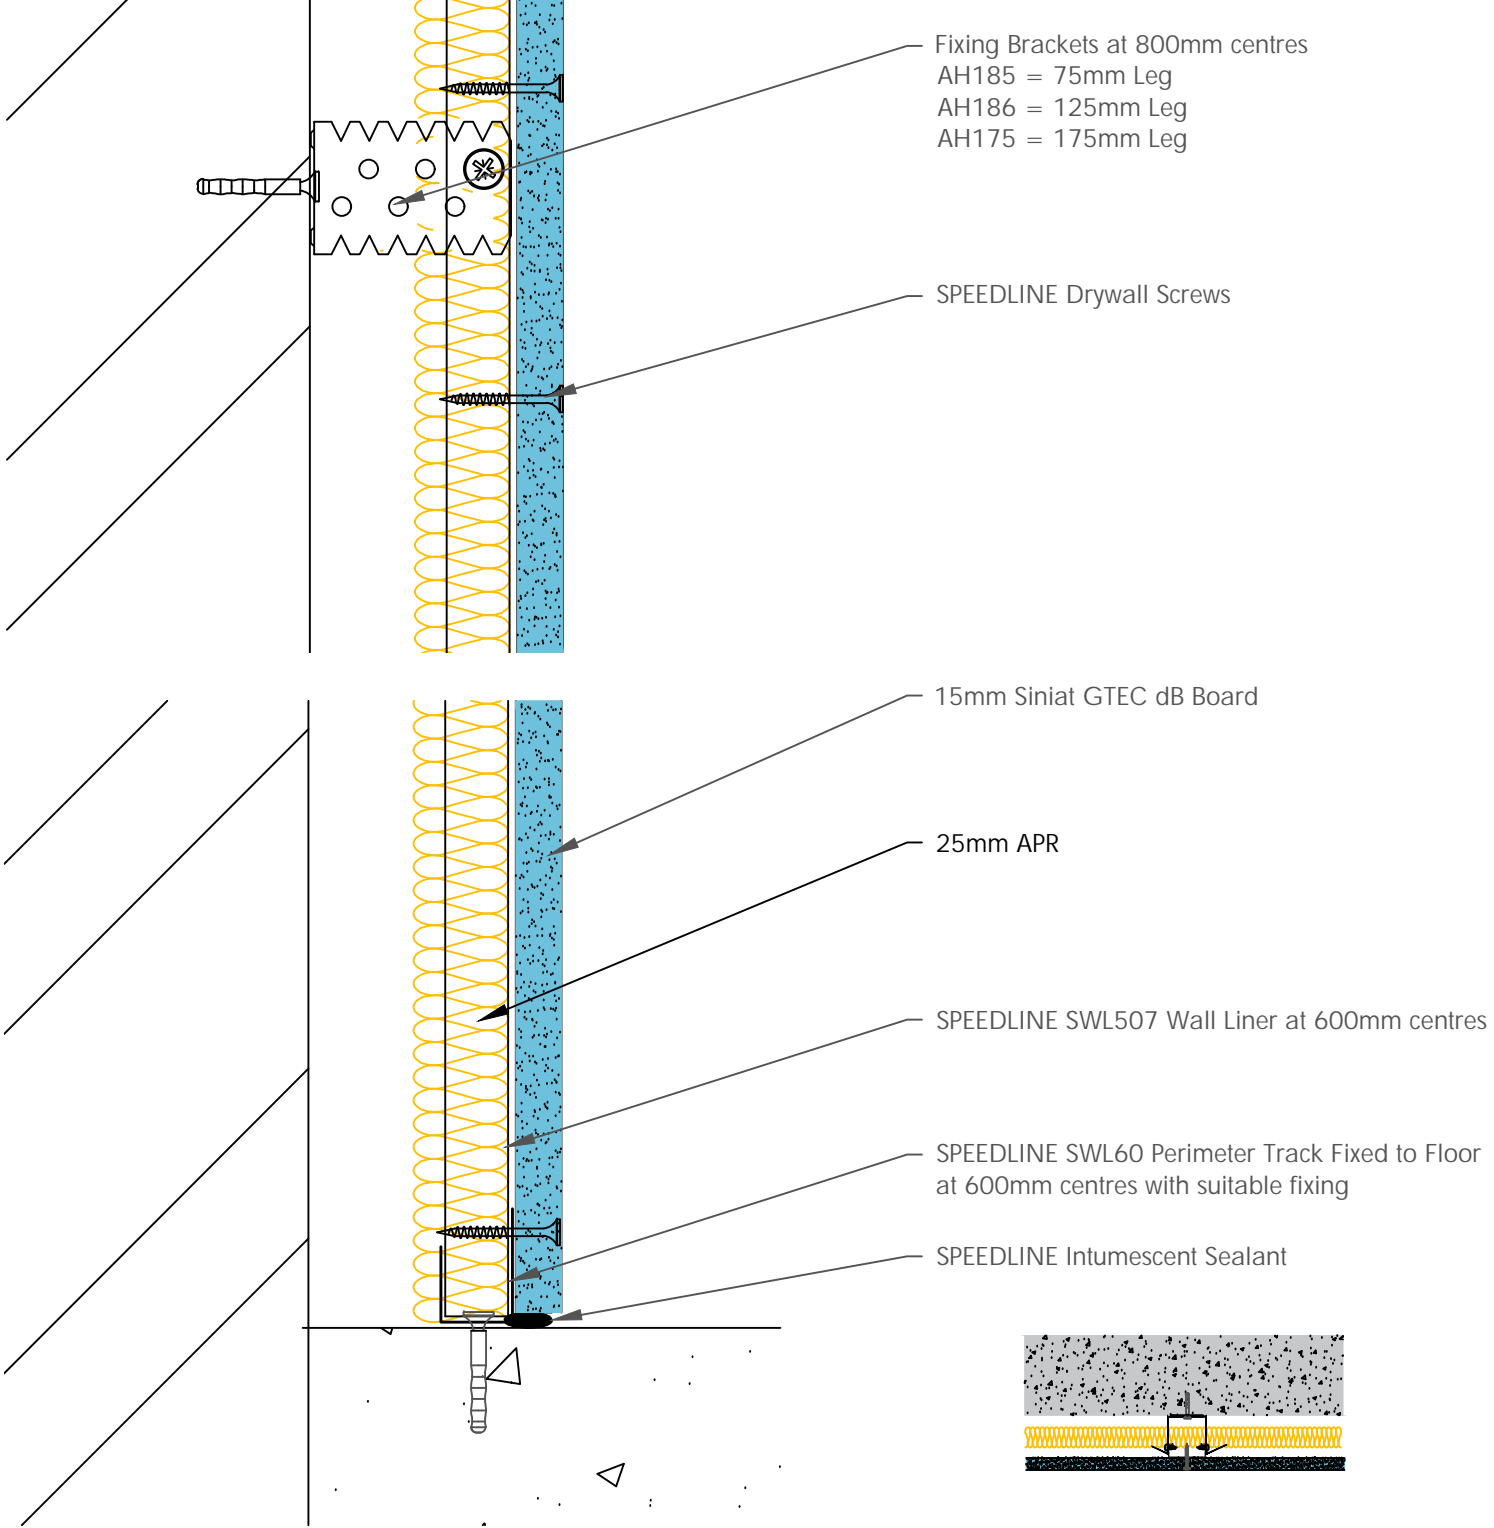

| Board Thickness | Speedline Drywall Fixing Length |
|-----------------|---------------------------------|
| 12.5mm & 15mm   | 25mm                            |
| 12.5mm + 12.5mm | 25mm + 38mm                     |
| 12.5mm + 15mm   | 25mm + 42mm                     |
| 15mm + 15mm     | 25mm + 42mm                     |

CDR No: DATE: 01/08/24 Details to be read in conjunction with project specification guidelines

WALL LINING SYSTEM - WL507-S-54(25)

Design Data:  
 Detail may not replicate a laboratory tested configuration and for this reason approval from the relevant authority and Principal Designer should be sought.  
 Detail based on construction with materials & components as shown. The inclusion or substitution of any other manufacturers materials or components must be given in writing by SIG PLC.  
 This information is provided in good faith and is based upon details received which are assumed to include all relevant facts.  
 We accept no liability for its accuracy, adequacy or completeness. Recipients must satisfy themselves as to its suitability as we do not accept responsibility for any claims or consequential loss.  
 Acceptance of the content and subsequent design responsibility rests entirely with the recipients who should then produce accepted details on their own company documentation.